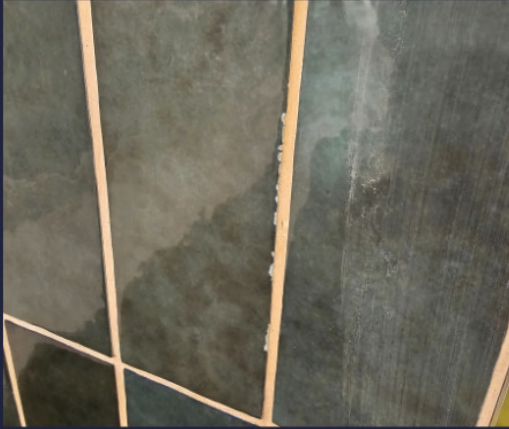

Construction Snags

Cost-Effectiveness

Our work is competitively priced and we provide excellent value for money, without compromising on quality.